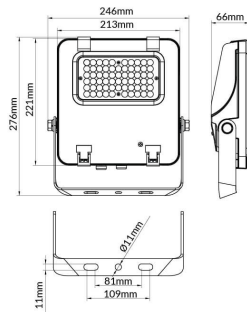

AQUILA II

Lavov flood light from the family AQUILA II with a power of 50W and an optics 26x60° tilt10° degrees . CCT 4000K. With a total lumen output of 7500lm and a luminous efficiency of 150lm/W.ON-OFF driver. Made in die cast aluminum and finished in Black color. IP66 and IK 08 degree of protection.

Item code	86.10018.1461.02
Product type	Outdoor
Category	Floodlights
Family	AQUILA II
Pictograms	

Scheme

Product	
Real power (W)	50
Real luminous flux (Lm)	7500
Luminous efficiency (Lm/W)	150
Beam angle (°)	26x60° tilt10°
Life time (h)	50000h L70B50
IP	66
Electrical class insulation	Class I
Colour	Black
Control gear included	Yes
Control gear	ON-OFF
Light source	LED
Type of LED	2835
Colour temperature (K)	4000
Colour consistency (SDCM)	SDCM<5
CRI	≥70
IK	08