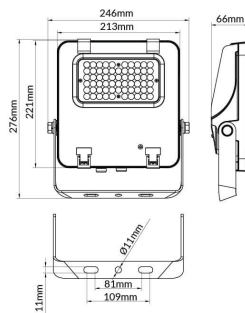

AQUILA II

Lavov flood light from the family AQUILA II with a power of 50W and an optics 26x60° tilt10° degrees . CCT 4000K. With a total lumen output of 7500lm and a luminous efficiency of 150lm/W.ON-OFF driver. Made in die cast aluminum and finished in Black color. IP66 and IK 08 degree of protection.

Item code	86.I0018.1461.02
Product type	Indoor
Category	Industrial
Family	AQUILA II
Subfamily	AQUILA II

Pictograms

Scheme

Product

Real power (W)	50
Real luminous flux (Lm)	7500
Luminous efficiency (Lm/W)	150
Beam angle (°)	26x60° tilt10°
Life time (h)	50000h L70B50
IP	66
Electrical class insulation	Class I
Colour	Black
Control gear included	Yes
Control gear	ON-OFF
Light source	LED
Type of LED	2835
Colour temperature (K)	4000
Colour consistency (SDCM)	SDCM<5
CRI	≥70
IK	08