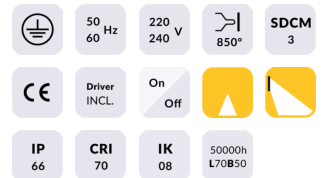

AQUILA II

Lavov flood light from the family AQUILA II with a power of 50W and an optics 26x60° tilt10° degrees . CCT 4000K. With a total lumen output of 7500lm and a luminous efficiency of 150lm/W.ON-OFF driver. Made in die cast aluminum and finished in Black color. IP66 and IK 08 degree of protection.

Item code	86.I0018.1461.02
Product type	Indoor
Category	Industrial
Family	AQUILA II
Subfamily	AQUILA II

Pictograms

Scheme

Product

Real power (W)	50
Real luminous flux (Lm)	7500
Luminous efficiency (Lm/W)	150
Beam angle (°)	26x60° tilt10°
Life time (h)	50000h L70B50
IP	66
Electrical class insulation	Class I
Colour	Black
Control gear included	Yes
Control gear	ON-OFF
Light source	LED
Type of LED	2835
Colour temperature (K)	4000
Colour consistency (SDCM)	SDCM<5
CRI	≥70
IK	08