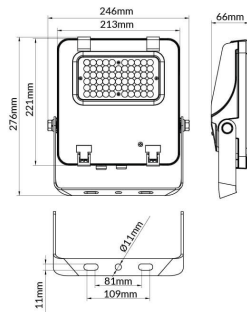

AQUILA II

Lavov flood light from the family AQUILA II with a power of 50W and an optics 26x60° tilt10° degrees . CCT 4000K. With a total lumen output of 7500lm and a luminous efficiency of 150lm/W.ON-OFF driver. Made in die cast aluminum and finished in Black color. IP66 and IK 08 degree of protection.

Item code	86.I0018.1461.02
Product type	Indoor
Category	Industrial
Family	AQUILA II
Subfamily	AQUILA II

Pictograms

Scheme

Product

Real power (W)	50
Real luminous flux (Lm)	7500
Luminous efficiency (Lm/W)	150
Beam angle (°)	26x60° tilt10°
Life time (h)	50000h L70B50
IP	66
Electrical class insulation	Class I
Colour	Black
Control gear included	Yes
Control gear	ON-OFF
Light source	LED
Type of LED	2835
Colour temperature (K)	4000
Colour consistency (SDCM)	SDCM<5
CRI	≥70
IK	08