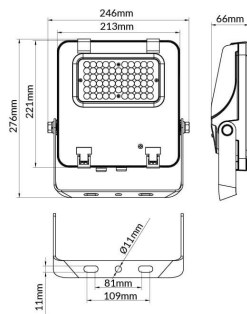

AQUILA II

Lavov flood light from the family AQUILA II with a power of 50W and an optics 26x60° tilt10° degrees . CCT 4000K. With a total lumen output of 7500lm and a luminous efficiency of 150lm/W.ON-OFF driver. Made in die cast aluminum and finished in Black color. IP66 and IK 08 degree of protection.

Item code	86.I0018.1461.02
Product type	Indoor
Category	Industrial
Family	AQUILA II
Subfamily	AQUILA II

Pictograms

Scheme

Product	
Real power (W)	50
Real luminous flux (Lm)	7500
Luminous efficiency (Lm/W)	150
Beam angle (°)	26x60° tilt10°
Life time (h)	50000h L70B50
IP	66
Electrical class insulation	Class I
Colour	Black
Control gear included	Yes
Control gear	ON-OFF
Light source	LED
Type of LED	2835
Colour temperature (K)	4000
Colour consistency (SDCM)	SDCM<5
CRI	≥70
IK	08