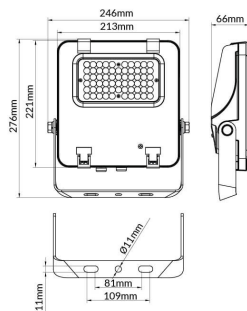

AQUILA II

Lavov flood light from the family AQUILA II with a power of 50W and an optics 26x60° tilt10° degrees . CCT 4000K. With a total lumen output of 7500lm and a luminous efficiency of 150lm/W.ON-OFF driver. Made in die cast aluminum and finished in Black color. IP66 and IK 08 degree of protection.

Item code	86.I0018.1461.02
Product type	Indoor
Category	Floodlights
Family	AQUILA II
Subfamily	AQUILA II

Pictograms	

Scheme

Product	
Real power (W)	50
Real luminous flux (Lm)	7500
Luminous efficiency (Lm/W)	150
Beam angle (°)	26x60° tilt10°
Life time (h)	50000h L70B50
IP	66
Electrical class insulation	Class I
Colour	Black
Control gear included	Yes
Control gear	ON-OFF
Light source	LED
Type of LED	2835
Colour temperature (K)	4000
Colour consistency (SDCM)	SDCM<5
CRI	≥70
IK	08