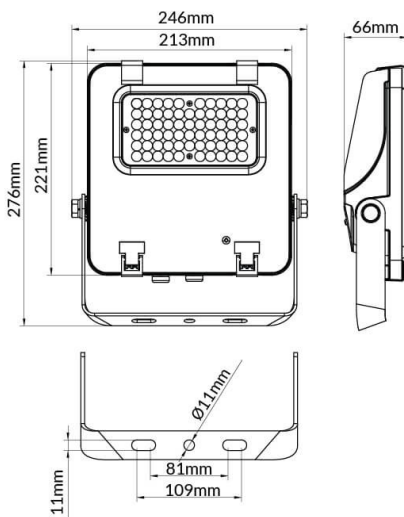

AQUILA II

Lavov flood light from the family AQUILA II with a power of 50W and an optics 26x60° tilt10° degrees . CCT 4000K. With a total lumen output of 7500lm and a luminous efficiency of 150lm/W.ON-OFF driver. Made in die cast aluminum and finished in Black color. IP66 and IK 08 degree of protection.

Scheme

Item code	86.I0018.1461.02
Product type	Outdoor
Category	Floodlights
Family	AQUILA II
Subfamily	AQUILA II
Pictograms	

Product	
Real power (W)	50
Real luminous flux (Lm)	7500
Luminous efficiency (Lm/W)	150
Beam angle (°)	26x60° tilt10°
Life time (h)	50000h L70B50
IP	66
Electrical class insulation	Class I
Colour	Black
Control gear included	Yes
Control gear	ON-OFF
Light source	LED
Type of LED	2835
Colour temperature (K)	4000
Colour consistency (SDCM)	SDCM5
CRI	≥70
IK	08