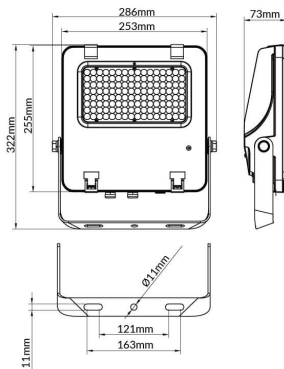

AQUILA II

Lavov flood light from the family AQUILA II with a power of 100W and an optics 25° degrees . CCT 4000K. With a total lumen output of 15500lm and a luminous efficiency of 155lm/W.ON-OFF driver. Made in die cast aluminum and finished in Black color. IP66 and IK 08 degree of protection.

Item code	86.I0018.2411.02
Product type	Outdoor
Category	Floodlights
Family	AQUILA II
Pictograms	

Scheme

Product	
Real power (W)	100
Real luminous flux (Lm)	15500
Luminous efficiency (Lm/W)	155
Beam angle (°)	25°
Life time (h)	50000h L70B50
IP	66
Electrical class insulation	Class I
Colour	Black
Control gear included	Yes
Control gear	ON-OFF
Light source	LED
Type of LED	2835
Colour temperature (K)	4000
Colour consistency (SDCM)	SDCM<5
CRI	≥70
IK	08