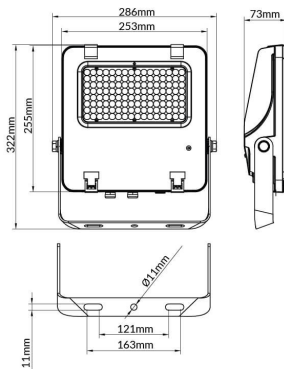

AQUILA II

Lavov flood light from the family AQUILA II with a power of 100W and an optics 25° degrees . CCT 4000K. With a total lumen output of 15500lm and a luminous efficiency of 155lm/W.ON-OFF driver. Made in die cast aluminum and finished in Black color. IP66 and IK 08 degree of protection.

Item code	86.I0018.2411.02
Product type	Indoor
Category	Floodlights
Family	AQUILA II
Subfamily	AQUILA II

Pictograms					

Scheme

Product	
Real power (W)	100
Real luminous flux (Lm)	15500
Luminous efficiency (Lm/W)	155
Beam angle (°)	25°
Life time (h)	50000h L70B50
IP	66
Electrical class insulation	Class I
Colour	Black
Control gear included	Yes
Control gear	ON-OFF
Light source	LED
Type of LED	2835
Colour temperature (K)	4000
Colour consistency (SDCM)	SDCM<5
CRI	≥70
IK	08