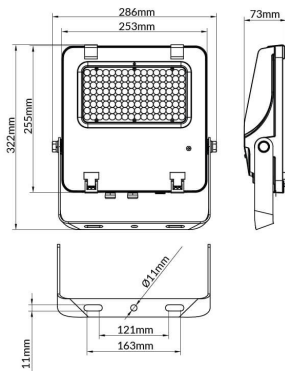

**AQUILA II**

Lavov flood light from the family AQUILA II with a power of 100W and an optics 25° degrees . CCT 4000K. With a total lumen output of 15500lm and a luminous efficiency of 155lm/W.ON-OFF driver. Made in die cast aluminum and finished in Black color. IP66 and IK 08 degree of protection.

<b>Item code</b>	<b>86.10018.2411.02</b>
<b>Product type</b>	<b>Outdoor</b>
<b>Category</b>	<b>Floodlights</b>
<b>Family</b>	<b>AQUILA II</b>
<b>Subfamily</b>	<b>AQUILA II</b>

**Pictograms**

**Scheme**

<b>Product</b>	
<b>Real power (W)</b>	<b>100</b>
<b>Real luminous flux (Lm)</b>	<b>15500</b>
<b>Luminous efficiency (Lm/W)</b>	<b>155</b>
<b>Beam angle (°)</b>	<b>25°</b>
<b>Life time (h)</b>	<b>50000h L70B50</b>
<b>IP</b>	<b>66</b>
<b>Electrical class insulation</b>	<b>Class I</b>
<b>Colour</b>	<b>Black</b>
<b>Control gear included</b>	<b>Yes</b>
<b>Control gear</b>	<b>ON-OFF</b>
<b>Light source</b>	<b>LED</b>
<b>Type of LED</b>	<b>2835</b>
<b>Colour temperature (K)</b>	<b>4000</b>
<b>Colour consistency (SDCM)</b>	<b>SDCM&lt;5</b>
<b>CRI</b>	<b>≥70</b>
<b>IK</b>	<b>08</b>