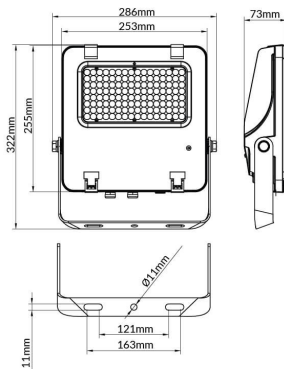

AQUILA II

Lavov flood light from the family AQUILA II with a power of 100W and an optics 25° degrees . CCT 4000K. With a total lumen output of 15500lm and a luminous efficiency of 155lm/W.DALI driver. Made in die cast aluminum and finished in Black color. IP66 and IK 08 degree of protection.

Item code	86.I0018.2413.02
Product type	Outdoor
Category	Floodlights
Family	AQUILA II
Pictograms	

Scheme

Product	
Real power (W)	100
Real luminous flux (Lm)	15500
Luminous efficiency (Lm/W)	155
Beam angle (°)	25°
Life time (h)	50000h L70B50
IP	66
Electrical class insulation	Class I
Colour	Black
Control gear included	Yes
Control gear	DALI
Light source	LED
Type of LED	2835
Colour temperature (K)	4000
Colour consistency (SDCM)	SDCM<5
CRI	≥70
IK	08