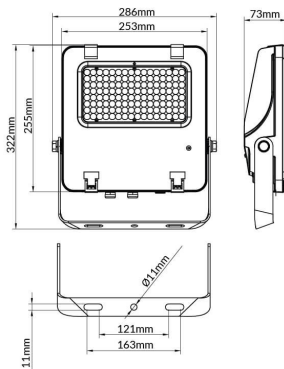

AQUILA II

Lavov flood light from the family AQUILA II with a power of 100W and an optics 25° degrees . CCT 4000K. With a total lumen output of 15500lm and a luminous efficiency of 155lm/W.DALI driver. Made in die cast aluminum and finished in Black color. IP66 and IK 08 degree of protection.

Item code	86.I0018.2413.02
Product type	Indoor
Category	Floodlights
Family	AQUILA II
Subfamily	AQUILA II

Pictograms	

Scheme

Product	
Real power (W)	100
Real luminous flux (Lm)	15500
Luminous efficiency (Lm/W)	155
Beam angle (°)	25°
Life time (h)	50000h L70B50
IP	66
Electrical class insulation	Class I
Colour	Black
Control gear included	Yes
Control gear	DALI
Light source	LED
Type of LED	2835
Colour temperature (K)	4000
Colour consistency (SDCM)	SDCM<5
CRI	≥70
IK	08