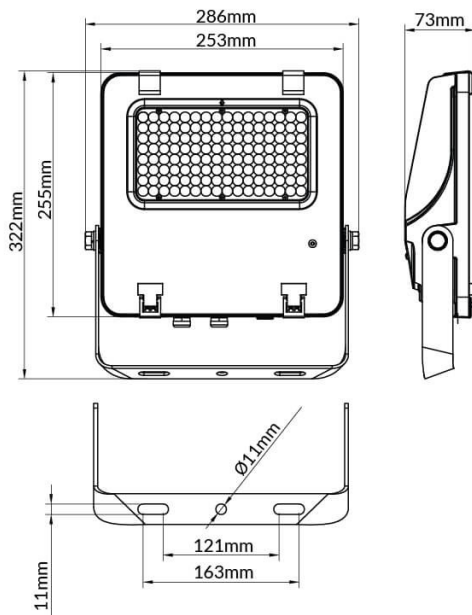

AQUILA II

Lavov flood light from the family AQUILA II with a power of 100W and an optics 60° degrees . CCT 4000K. With a total lumen output of 15500lm and a luminous efficiency of 155lm/W.ON-OFF driver. Made in die cast aluminum and finished in Black color. IP66 and IK 08 degree of protection.

Scheme

Item code	86.I0018.2421.02
Product type	Outdoor
Category	Floodlights
Family	AQUILA II
Pictograms	

Product	
Real power (W)	100
Real luminous flux (Lm)	15500
Luminous efficiency (Lm/W)	155
Beam angle (°)	60°
Life time (h)	50000h L70B50
IP	66
Electrical class insulation	Class I
Colour	Black
Control gear included	Yes
Control gear	ON-OFF
Light source	LED
Type of LED	2835
Colour temperature (K)	4000
Colour consistency (SDCM)	SDCM5
CRI	≥70
IK	08