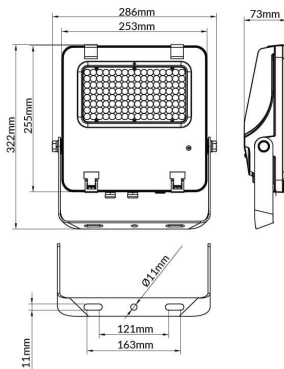

AQUILA II

Lavov flood light from the family AQUILA II with a power of 100W and an optics 60° degrees . CCT 4000K. With a total lumen output of 15500lm and a luminous efficiency of 155lm/W.ON-OFF driver. Made in die cast aluminum and finished in Black color. IP66 and IK 08 degree of protection.

Item code	86.10018.2421.02
Product type	Outdoor
Category	Floodlights
Family	AQUILA II
Pictograms	

Scheme

Product	
Real power (W)	100
Real luminous flux (Lm)	15500
Luminous efficiency (Lm/W)	155
Beam angle (°)	60°
Life time (h)	50000h L70B50
IP	66
Electrical class insulation	Class I
Colour	Black
Control gear included	Yes
Control gear	ON-OFF
Light source	LED
Type of LED	2835
Colour temperature (K)	4000
Colour consistency (SDCM)	SDCM<5
CRI	≥70
IK	08