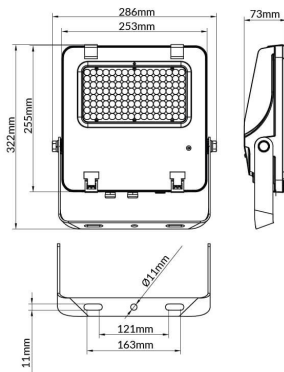

AQUILA II

Lavov flood light from the family AQUILA II with a power of 100W and an optics 60° degrees . CCT 4000K. With a total lumen output of 15500lm and a luminous efficiency of 155lm/W.ON-OFF driver. Made in die cast aluminum and finished in Black color. IP66 and IK 08 degree of protection.

Item code	86.10018.2421.02
Product type	Indoor
Category	Floodlights
Family	AQUILA II
Subfamily	AQUILA II

Pictograms					

Scheme

Product	
Real power (W)	100
Real luminous flux (Lm)	15500
Luminous efficiency (Lm/W)	155
Beam angle (°)	60°
Life time (h)	50000h L70B50
IP	66
Electrical class insulation	Class I
Colour	Black
Control gear included	Yes
Control gear	ON-OFF
Light source	LED
Type of LED	2835
Colour temperature (K)	4000
Colour consistency (SDCM)	SDCM<5
CRI	≥70
IK	08