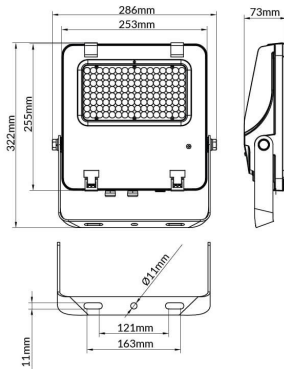

AQUILA II

Lavov flood light from the family AQUILA II with a power of 100W and an optics 60° degrees . CCT 4000K. With a total lumen output of 15500lm and a luminous efficiency of 155lm/W.ON-OFF driver. Made in die cast aluminum and finished in Black color. IP66 and IK 08 degree of protection.

Item code	86.10018.2421.02
Product type	Outdoor
Category	Floodlights
Family	AQUILA II
Subfamily	AQUILA II

Pictograms

Scheme

Product	
Real power (W)	100
Real luminous flux (Lm)	15500
Luminous efficiency (Lm/W)	155
Beam angle (°)	60°
Life time (h)	50000h L70B50
IP	66
Electrical class insulation	Class I
Colour	Black
Control gear included	Yes
Control gear	ON-OFF
Light source	LED
Type of LED	2835
Colour temperature (K)	4000
Colour consistency (SDCM)	SDCM<5
CRI	≥70
IK	08