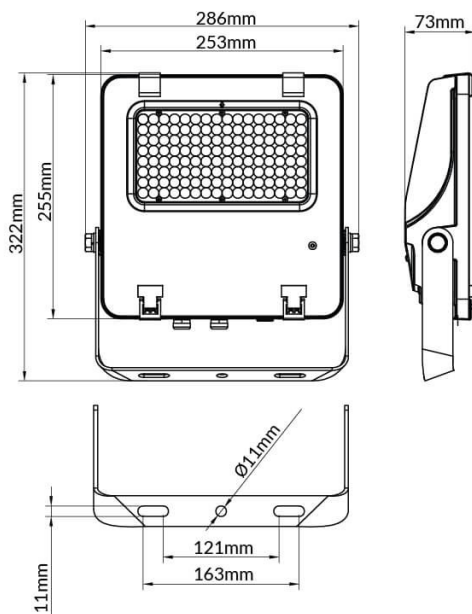

AQUILA II

Lavov flood light from the family AQUILA II with a power of 100W and an optics 60° degrees . CCT 4000K. With a total lumen output of 15500lm and a luminous efficiency of 155lm/W.ON-OFF driver. Made in die cast aluminum and finished in Black color. IP66 and IK 08 degree of protection.

Scheme

Item code	86.I0018.2421.02
Product type	Outdoor
Category	Floodlights
Family	AQUILA II
Subfamily	AQUILA II
Pictograms	

Product	
Real power (W)	100
Real luminous flux (Lm)	15500
Luminous efficiency (Lm/W)	155
Beam angle (°)	60°
Life time (h)	50000h L70B50
IP	66
Electrical class insulation	Class I
Colour	Black
Control gear included	Yes
Control gear	ON-OFF
Light source	LED
Type of LED	2835
Colour temperature (K)	4000
Colour consistency (SDCM)	SDCM5
CRI	≥70
IK	08