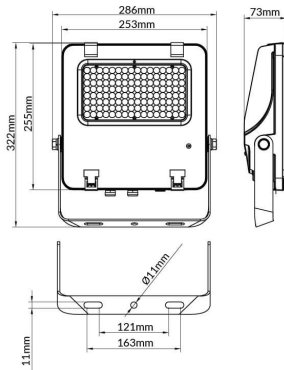

AQUILA II

Lavov flood light from the family AQUILA II with a power of 100W and an optics 60° degrees . CCT 4000K. With a total lumen output of 15500lm and a luminous efficiency of 155lm/W.DALI driver. Made in die cast aluminum and finished in Black color. IP66 and IK 08 degree of protection.

Item code	86.10018.2423.02
Product type	Outdoor
Category	Floodlights
Family	AQUILA II
Pictograms	

Scheme

Product	
Real power (W)	100
Real luminous flux (Lm)	15500
Luminous efficiency (Lm/W)	155
Beam angle (°)	60°
Life time (h)	50000h L70B50
IP	66
Electrical class insulation	Class I
Colour	Black
Control gear included	Yes
Control gear	DALI
Light source	LED
Type of LED	2835
Colour temperature (K)	4000
Colour consistency (SDCM)	SDCM<5
CRI	≥70
IK	08