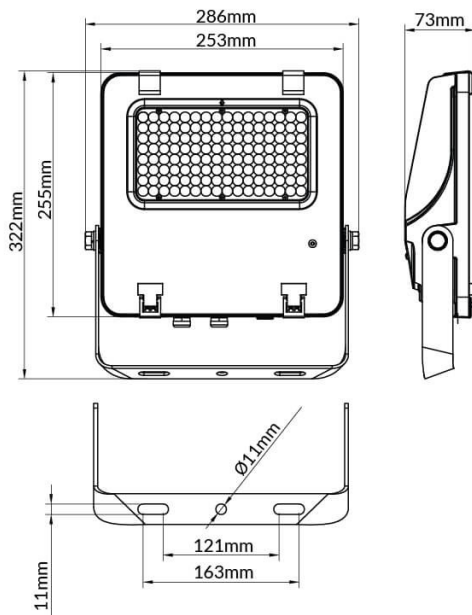

AQUILA II

Lavov flood light from the family AQUILA II with a power of 100W and an optics 60° degrees . CCT 4000K. With a total lumen output of 15500lm and a luminous efficiency of 155lm/W.DALI driver. Made in die cast aluminum and finished in Black color. IP66 and IK 08 degree of protection.

Scheme

Item code	86.I0018.2423.02
Product type	Outdoor
Category	Floodlights
Family	AQUILA II
Subfamily	AQUILA II
Pictograms	

Product	
Real power (W)	100
Real luminous flux (Lm)	15500
Luminous efficiency (Lm/W)	155
Beam angle (°)	60°
Life time (h)	50000h L70B50
IP	66
Electrical class insulation	Class I
Colour	Black
Control gear included	Yes
Control gear	DALI
Light source	LED
Type of LED	2835
Colour temperature (K)	4000
Colour consistency (SDCM)	SDCM5
CRI	≥70
IK	08