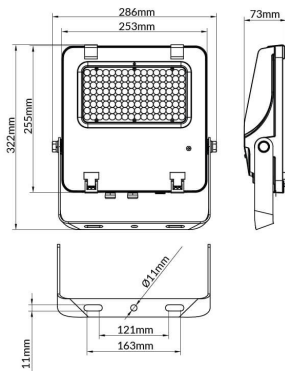

AQUILA II

Lavov flood light from the family AQUILA II with a power of 100W and an optics 60° degrees . CCT 4000K. With a total lumen output of 15500lm and a luminous efficiency of 155lm/W.DALI driver. Made in die cast aluminum and finished in Black color. IP66 and IK 08 degree of protection.

Item code	86.10018.2423.02
Product type	Outdoor
Category	Floodlights
Family	AQUILA II
Subfamily	AQUILA II

Pictograms

Scheme

Product	
Real power (W)	100
Real luminous flux (Lm)	15500
Luminous efficiency (Lm/W)	155
Beam angle (°)	60°
Life time (h)	50000h L70B50
IP	66
Electrical class insulation	Class I
Colour	Black
Control gear included	Yes
Control gear	DALI
Light source	LED
Type of LED	2835
Colour temperature (K)	4000
Colour consistency (SDCM)	SDCM<5
CRI	≥70
IK	08