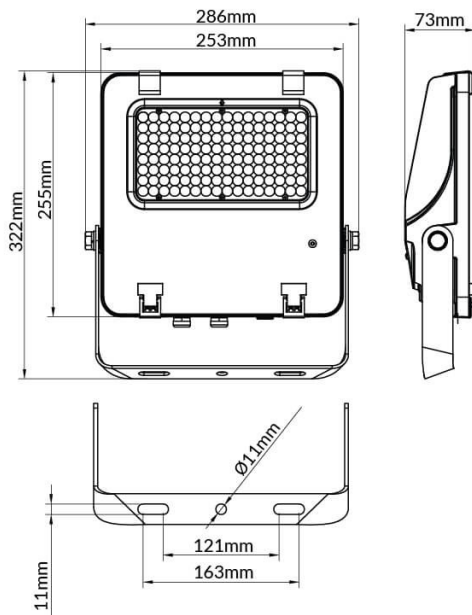

AQUILA II

Lavov flood light from the family AQUILA II with a power of 100W and an optics 55x125°, tilt55 degrees . CCT 4000K. With a total lumen output of 15500lm and a luminous efficiency of 155lm/W.ON-OFF driver. Made in die cast aluminum and finished in Black color. IP66 and IK 08 degree of protection.

Scheme

Item code	86.I0018.2451.02
Product type	Outdoor
Category	Floodlights
Family	AQUILA II
Pictograms	

Product	
Real power (W)	100
Real luminous flux (Lm)	15500
Luminous efficiency (Lm/W)	155
Beam angle (°)	55x125°, tilt55
Life time (h)	50000h L70B50
IP	66
Electrical class insulation	Class I
Colour	Black
Control gear included	Yes
Control gear	ON-OFF
Light source	LED
Type of LED	2835
Colour temperature (K)	4000
Colour consistency (SDCM)	SDCM5
CRI	≥70
IK	08