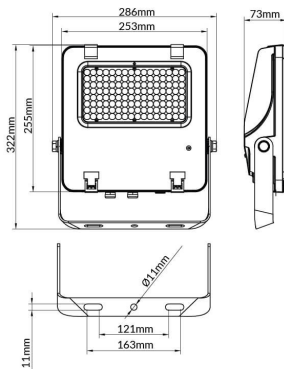

AQUILA II

Lavov flood light from the family AQUILA II with a power of 100W and an optics 55x125°, tilt55 degrees . CCT 4000K. With a total lumen output of 15500lm and a luminous efficiency of 155lm/W.ON-OFF driver. Made in die cast aluminum and finished in Black color. IP66 and IK 08 degree of protection.

Item code	86.I0018.2451.02
Product type	Indoor
Category	Floodlights
Family	AQUILA II
Subfamily	AQUILA II

Pictograms					

Scheme

Product	
Real power (W)	100
Real luminous flux (Lm)	15500
Luminous efficiency (Lm/W)	155
Beam angle (°)	55x125°, tilt55
Life time (h)	50000h L70B50
IP	66
Electrical class insulation	Class I
Colour	Black
Control gear included	Yes
Control gear	ON-OFF
Light source	LED
Type of LED	2835
Colour temperature (K)	4000
Colour consistency (SDCM)	SDCM<5
CRI	≥70
IK	08