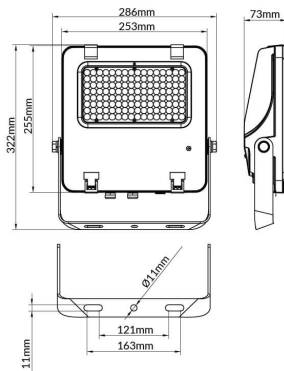

AQUILA II

Lavov flood light from the family AQUILA II with a power of 100W and an optics 55x125°, tilt55 degrees . CCT 4000K. With a total lumen output of 15500lm and a luminous efficiency of 155lm/W.ON-OFF driver. Made in die cast aluminum and finished in Black color. IP66 and IK 08 degree of protection.

Item code	86.10018.2451.02
Product type	Outdoor
Category	Floodlights
Family	AQUILA II
Subfamily	AQUILA II

Pictograms

Scheme

Product	
Real power (W)	100
Real luminous flux (Lm)	15500
Luminous efficiency (Lm/W)	155
Beam angle (°)	55x125°, tilt55
Life time (h)	50000h L70B50
IP	66
Electrical class insulation	Class I
Colour	Black
Control gear included	Yes
Control gear	ON-OFF
Light source	LED
Type of LED	2835
Colour temperature (K)	4000
Colour consistency (SDCM)	SDCM<5
CRI	≥70
IK	08