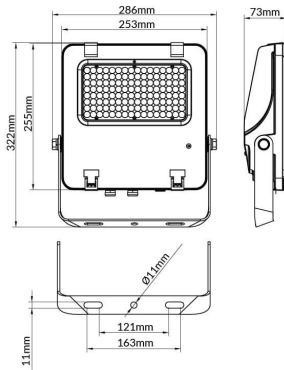

AQUILA II

Lavov flood light from the family AQUILA II with a power of 100W and an optics 55x125°, tilt55 degrees . CCT 4000K. With a total lumen output of 15500lm and a luminous efficiency of 155lm/W.DALI driver. Made in die cast aluminum and finished in Black color. IP66 and IK 08 degree of protection.

Item code	86.10018.2453.02
Product type	Outdoor
Category	Floodlights
Family	AQUILA II
Pictograms	

Scheme

Product	
Real power (W)	100
Real luminous flux (Lm)	15500
Luminous efficiency (Lm/W)	155
Beam angle (°)	55x125°, tilt55
Life time (h)	50000h L70B50
IP	66
Electrical class insulation	Class I
Colour	Black
Control gear included	Yes
Control gear	DALI
Light source	LED
Type of LED	2835
Colour temperature (K)	4000
Colour consistency (SDCM)	SDCM<5
CRI	≥70
IK	08