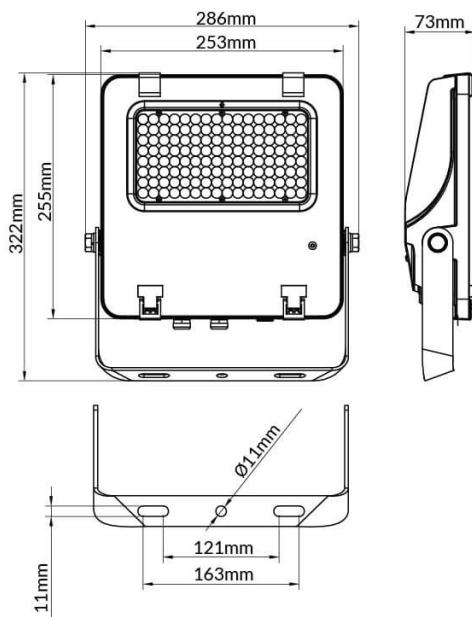

AQUILA II

Lavov flood light from the family AQUILA II with a power of 100W and an optics 55x125°, tilt55 degrees . CCT 4000K. With a total lumen output of 15500lm and a luminous efficiency of 155lm/W.DALI driver. Made in die cast aluminum and finished in Black color. IP66 and IK 08 degree of protection.

Scheme

Item code	86.I0018.2453.02
Product type	Outdoor
Category	Floodlights
Family	AQUILA II
Subfamily	AQUILA II
Pictograms	

Product	
Real power (W)	100
Real luminous flux (Lm)	15500
Luminous efficiency (Lm/W)	155
Beam angle (°)	55x125°, tilt55
Life time (h)	50000h L70B50
IP	66
Electrical class insulation	Class I
Colour	Black
Control gear included	Yes
Control gear	DALI
Light source	LED
Type of LED	2835
Colour temperature (K)	4000
Colour consistency (SDCM)	SDCM5
CRI	≥70
IK	08