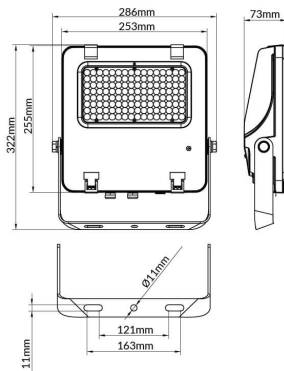

AQUILA II

Lavov flood light from the family AQUILA II with a power of 100W and an optics 55x125°, tilt55 degrees . CCT 4000K. With a total lumen output of 15500lm and a luminous efficiency of 155lm/W.DALI driver. Made in die cast aluminum and finished in Black color. IP66 and IK 08 degree of protection.

Item code	86.10018.2453.02
Product type	Outdoor
Category	Floodlights
Family	AQUILA II
Subfamily	AQUILA II

Pictograms

Scheme

Product	
Real power (W)	100
Real luminous flux (Lm)	15500
Luminous efficiency (Lm/W)	155
Beam angle (°)	55x125°, tilt55
Life time (h)	50000h L70B50
IP	66
Electrical class insulation	Class I
Colour	Black
Control gear included	Yes
Control gear	DALI
Light source	LED
Type of LED	2835
Colour temperature (K)	4000
Colour consistency (SDCM)	SDCM<5
CRI	≥70
IK	08