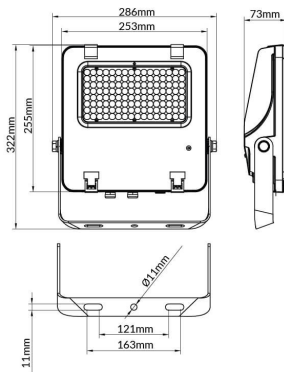

AQUILA II

Lavov flood light from the family AQUILA II with a power of 100W and an optics 26x60° tilt10° degrees . CCT 4000K. With a total lumen output of 15500lm and a luminous efficiency of 155lm/W.ON-OFF driver. Made in die cast aluminum and finished in Black color. IP66 and IK 08 degree of protection.

Item code	86.10018.2461.02
Product type	Outdoor
Category	Floodlights
Family	AQUILA II

Pictograms		50 Hz	220 V		SDCM 3
		Driver INCL.	On Off		
	IP 66	CRI 70	IK 08	50000h L70B50	

Scheme

Product	
Real power (W)	100
Real luminous flux (Lm)	15500
Luminous efficiency (Lm/W)	155
Beam angle (°)	26x60° tilt10°
Life time (h)	50000h L70B50
IP	66
Electrical class insulation	Class I
Colour	Black
Control gear included	Yes
Control gear	ON-OFF
Light source	LED
Type of LED	2835
Colour temperature (K)	4000
Colour consistency (SDCM)	SDCM<5
CRI	≥70
IK	08