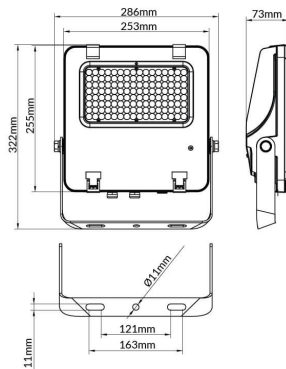

AQUILA II

Lavov flood light from the family AQUILA II with a power of 100W and an optics 26x60° tilt10° degrees . CCT 4000K. With a total lumen output of 15500lm and a luminous efficiency of 155lm/W.ON-OFF driver. Made in die cast aluminum and finished in Black color. IP66 and IK 08 degree of protection.

Item code	86.I0018.2461.02
Product type	Indoor
Category	Floodlights
Family	AQUILA II
Subfamily	AQUILA II

Pictograms

Scheme

Product	
Real power (W)	100
Real luminous flux (Lm)	15500
Luminous efficiency (Lm/W)	155
Beam angle (°)	26x60° tilt10°
Life time (h)	50000h L70B50
IP	66
Electrical class insulation	Class I
Colour	Black
Control gear included	Yes
Control gear	ON-OFF
Light source	LED
Type of LED	2835
Colour temperature (K)	4000
Colour consistency (SDCM)	SDCM<5
CRI	≥70
IK	08