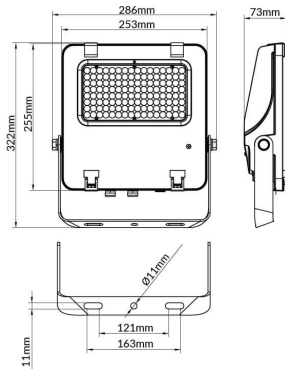

AQUILA II

Lavov flood light from the family AQUILA II with a power of 100W and an optics 26x60° tilt10° degrees . CCT 4000K. With a total lumen output of 15500lm and a luminous efficiency of 155lm/W.ON-OFF driver. Made in die cast aluminum and finished in Black color. IP66 and IK 08 degree of protection.

Item code	86.10018.2461.02
Product type	Outdoor
Category	Floodlights
Family	AQUILA II
Subfamily	AQUILA II

Pictograms

Scheme

Product	
Real power (W)	100
Real luminous flux (Lm)	15500
Luminous efficiency (Lm/W)	155
Beam angle (°)	26x60° tilt10°
Life time (h)	50000h L70B50
IP	66
Electrical class insulation	Class I
Colour	Black
Control gear included	Yes
Control gear	ON-OFF
Light source	LED
Type of LED	2835
Colour temperature (K)	4000
Colour consistency (SDCM)	SDCM<5
CRI	≥70
IK	08