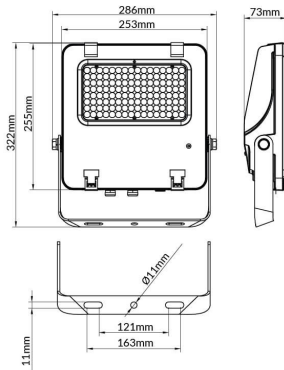

AQUILA II

Lavov flood light from the family AQUILA II with a power of 100W and an optics 26x60° tilt10° degrees . CCT 4000K. With a total lumen output of 15500lm and a luminous efficiency of 155lm/W.DALI driver. Made in die cast aluminum and finished in Black color. IP66 and IK 08 degree of protection.

Item code	86.10018.2463.02
Product type	Outdoor
Category	Floodlights
Family	AQUILA II
Pictograms	

Scheme

Product	
Real power (W)	100
Real luminous flux (Lm)	15500
Luminous efficiency (Lm/W)	155
Beam angle (°)	26x60° tilt10°
Life time (h)	50000h L70B50
IP	66
Electrical class insulation	Class I
Colour	Black
Control gear included	Yes
Control gear	DALI
Light source	LED
Type of LED	2835
Colour temperature (K)	4000
Colour consistency (SDCM)	SDCM<5
CRI	≥70
IK	08