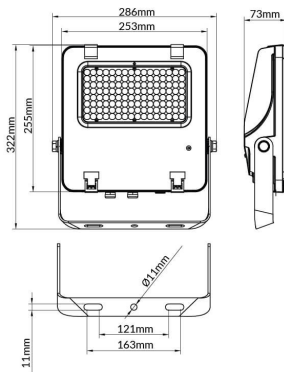

AQUILA II

Lavov flood light from the family AQUILA II with a power of 100W and an optics 26x60° tilt10° degrees . CCT 4000K. With a total lumen output of 15500lm and a luminous efficiency of 155lm/W.DALI driver. Made in die cast aluminum and finished in Black color. IP66 and IK 08 degree of protection.

Item code	86.10018.2463.02
Product type	Indoor
Category	Floodlights
Family	AQUILA II
Subfamily	AQUILA II

Pictograms	

Scheme

Product	
Real power (W)	100
Real luminous flux (Lm)	15500
Luminous efficiency (Lm/W)	155
Beam angle (°)	26x60° tilt10°
Life time (h)	50000h L70B50
IP	66
Electrical class insulation	Class I
Colour	Black
Control gear included	Yes
Control gear	DALI
Light source	LED
Type of LED	2835
Colour temperature (K)	4000
Colour consistency (SDCM)	SDCM<5
CRI	≥70
IK	08