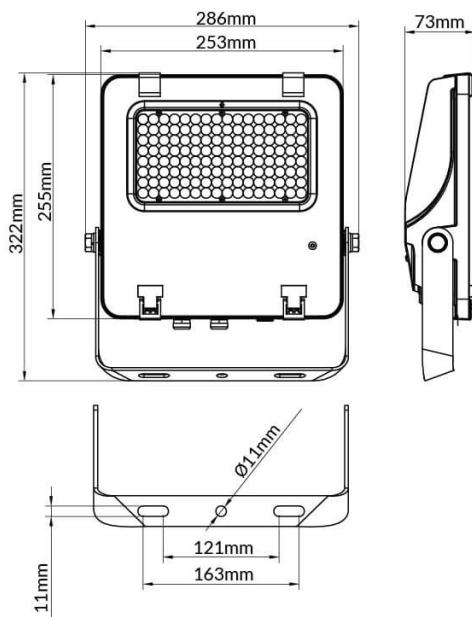

AQUILA II

Lavov flood light from the family AQUILA II with a power of 100W and an optics 26x60° tilt10° degrees . CCT 4000K. With a total lumen output of 15500lm and a luminous efficiency of 155lm/W.DALI driver. Made in die cast aluminum and finished in Black color. IP66 and IK 08 degree of protection.

Scheme

Item code	86.I0018.2463.02
Product type	Outdoor
Category	Floodlights
Family	AQUILA II
Subfamily	AQUILA II
Pictograms	

Product	
Real power (W)	100
Real luminous flux (Lm)	15500
Luminous efficiency (Lm/W)	155
Beam angle (°)	26x60° tilt10°
Life time (h)	50000h L70B50
IP	66
Electrical class insulation	Class I
Colour	Black
Control gear included	Yes
Control gear	DALI
Light source	LED
Type of LED	2835
Colour temperature (K)	4000
Colour consistency (SDCM)	SDCM5
CRI	≥70
IK	08