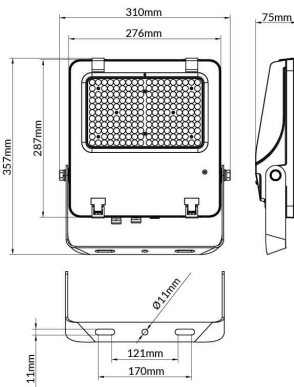

AQUILA II

Lavov flood light from the family AQUILA II with a power of 150W and an optics 25° degrees . CCT 4000K. With a total lumen output of 23250lm and a luminous efficiency of 155lm/W.ON-OFF driver. Made in die cast aluminum and finished in Black color. IP66 and IK 08 degree of protection.

Item code	86.10018.3411.02
Product type	Outdoor
Category	Floodlights
Family	AQUILA II
Pictograms	

Scheme

Product	
Real power (W)	150
Real luminous flux (Lm)	23250
Luminous efficiency (Lm/W)	155
Beam angle (°)	25°
Life time (h)	50000h L70B50
IP	66
Electrical class insulation	Class I
Colour	Black
Control gear included	Yes
Control gear	ON-OFF
Light source	LED
Type of LED	2835
Colour temperature (K)	4000
Colour consistency (SDCM)	SDCM<5
CRI	≥70
IK	08