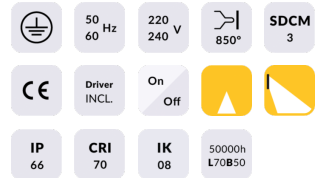

AQUILA II

Lavov flood light from the family AQUILA II with a power of 150W and an optics 25° degrees . CCT 4000K. With a total lumen output of 23250lm and a luminous efficiency of 155lm/W.ON-OFF driver. Made in die cast aluminum and finished in Black color. IP66 and IK 08 degree of protection.

Item code	86.I0018.3411.02
Product type	Indoor
Category	Industrial
Family	AQUILA II
Subfamily	AQUILA II

Pictograms

Scheme

Product	
Real power (W)	150
Real luminous flux (Lm)	23250
Luminous efficiency (Lm/W)	155
Beam angle (°)	25°
Life time (h)	50000h L70B50
IP	66
Electrical class insulation	Class I
Colour	Black
Control gear included	Yes
Control gear	ON-OFF
Light source	LED
Type of LED	2835
Colour temperature (K)	4000
Colour consistency (SDCM)	SDCM<5
CRI	≥70
IK	08