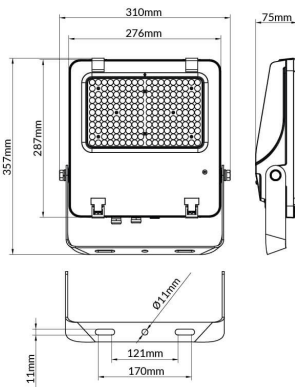

AQUILA II

Lavov flood light from the family AQUILA II with a power of 150W and an optics 25° degrees . CCT 4000K. With a total lumen output of 23250lm and a luminous efficiency of 155lm/W.ON-OFF driver. Made in die cast aluminum and finished in Black color. IP66 and IK 08 degree of protection.

Item code	86.I0018.3411.02
Product type	Indoor
Category	Industrial
Family	AQUILA II
Subfamily	AQUILA II

Pictograms

Scheme

Product	
Real power (W)	150
Real luminous flux (Lm)	23250
Luminous efficiency (Lm/W)	155
Beam angle (°)	25°
Life time (h)	50000h L70B50
IP	66
Electrical class insulation	Class I
Colour	Black
Control gear included	Yes
Control gear	ON-OFF
Light source	LED
Type of LED	2835
Colour temperature (K)	4000
Colour consistency (SDCM)	SDCM<5
CRI	≥70
IK	08