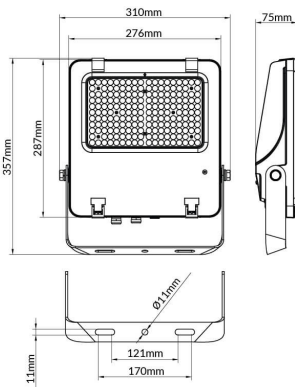

Scheme

Product	
Real power (W)	150
Real luminous flux (Lm)	23250
Luminous efficiency (Lm/W)	155
Beam angle (°)	25°
Life time (h)	50000h L70B50
IP	66
Electrical class insulation	Class I
Colour	Black
Control gear included	Yes
Control gear	ON-OFF
Light source	LED
Type of LED	2835
Colour temperature (K)	4000
Colour consistency (SDCM)	SDCM<5
CRI	≥70
IK	08