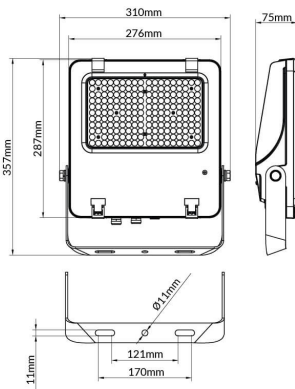

AQUILA II

Lavov flood light from the family AQUILA II with a power of 150W and an optics 25° degrees . CCT 4000K. With a total lumen output of 23250lm and a luminous efficiency of 155lm/W.ON-OFF driver. Made in die cast aluminum and finished in Black color. IP66 and IK 08 degree of protection.

Item code	86.10018.3411.02
Product type	Indoor
Category	Industrial
Family	AQUILA II
Subfamily	AQUILA II

Pictograms

Scheme

Product

Real power (W)	150
Real luminous flux (Lm)	23250
Luminous efficiency (Lm/W)	155
Beam angle (°)	25°
Life time (h)	50000h L70B50
IP	66
Electrical class insulation	Class I
Colour	Black
Control gear included	Yes
Control gear	ON-OFF
Light source	LED
Type of LED	2835
Colour temperature (K)	4000
Colour consistency (SDCM)	SDCM<5
CRI	≥70
IK	08