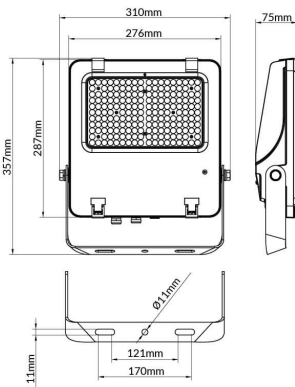

AQUILA II

Lavov flood light from the family AQUILA II with a power of 150W and an optics 25° degrees . CCT 4000K. With a total lumen output of 23250lm and a luminous efficiency of 155lm/W.ON-OFF driver. Made in die cast aluminum and finished in Black color. IP66 and IK 08 degree of protection.

Item code	86.10018.3411.02
Product type	Outdoor
Category	Floodlights
Family	AQUILA II
Pictograms	

Scheme

Product	
Real power (W)	150
Real luminous flux (Lm)	23250
Luminous efficiency (Lm/W)	155
Beam angle (°)	25°
Life time (h)	50000h L70B50
IP	66
Electrical class insulation	Class I
Colour	Black
Control gear included	Yes
Control gear	ON-OFF
Light source	LED
Type of LED	2835
Colour temperature (K)	4000
Colour consistency (SDCM)	SDCM<5
CRI	≥70
IK	08