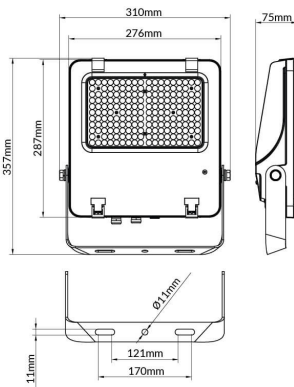

AQUILA II

Lavov flood light from the family AQUILA II with a power of 150W and an optics 25° degrees . CCT 4000K. With a total lumen output of 23250lm and a luminous efficiency of 155lm/W.ON-OFF driver. Made in die cast aluminum and finished in Black color. IP66 and IK 08 degree of protection.

Item code	86.I0018.3411.02
Product type	Indoor
Category	Floodlights
Family	AQUILA II
Subfamily	AQUILA II

Pictograms	

Scheme

Product	
Real power (W)	150
Real luminous flux (Lm)	23250
Luminous efficiency (Lm/W)	155
Beam angle (°)	25°
Life time (h)	50000h L70B50
IP	66
Electrical class insulation	Class I
Colour	Black
Control gear included	Yes
Control gear	ON-OFF
Light source	LED
Type of LED	2835
Colour temperature (K)	4000
Colour consistency (SDCM)	SDCM<5
CRI	≥70
IK	08