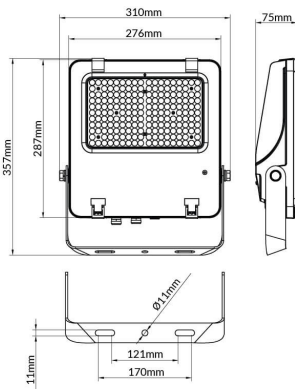

**AQUILA II**

Lavov flood light from the family AQUILA II with a power of 150W and an optics 25° degrees . CCT 4000K. With a total lumen output of 23250lm and a luminous efficiency of 155lm/W.ON-OFF driver. Made in die cast aluminum and finished in Black color. IP66 and IK 08 degree of protection.

<b>Item code</b>	<b>86.10018.3411.02</b>
<b>Product type</b>	<b>Outdoor</b>
<b>Category</b>	<b>Floodlights</b>
<b>Family</b>	<b>AQUILA II</b>
<b>Subfamily</b>	<b>AQUILA II</b>

**Pictograms**

**Scheme**

<b>Product</b>	
<b>Real power (W)</b>	<b>150</b>
<b>Real luminous flux (Lm)</b>	<b>23250</b>
<b>Luminous efficiency (Lm/W)</b>	<b>155</b>
<b>Beam angle (°)</b>	<b>25°</b>
<b>Life time (h)</b>	<b>50000h L70B50</b>
<b>IP</b>	<b>66</b>
<b>Electrical class insulation</b>	<b>Class I</b>
<b>Colour</b>	<b>Black</b>
<b>Control gear included</b>	<b>Yes</b>
<b>Control gear</b>	<b>ON-OFF</b>
<b>Light source</b>	<b>LED</b>
<b>Type of LED</b>	<b>2835</b>
<b>Colour temperature (K)</b>	<b>4000</b>
<b>Colour consistency (SDCM)</b>	<b>SDCM&lt;5</b>
<b>CRI</b>	<b>≥70</b>
<b>IK</b>	<b>08</b>