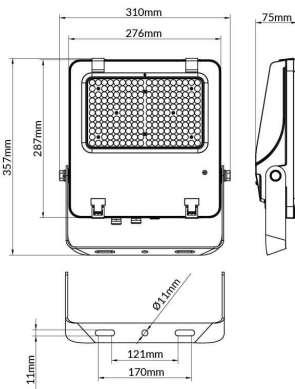

AQUILA II

Lavov flood light from the family AQUILA II with a power of 150W and an optics 25° degrees . CCT 4000K. With a total lumen output of 23250lm and a luminous efficiency of 155lm/W.DALI driver. Made in die cast aluminum and finished in Black color. IP66 and IK 08 degree of protection.

Item code	86.10018.3413.02
Product type	Outdoor
Category	Floodlights
Family	AQUILA II
Pictograms	

Scheme

Product	
Real power (W)	150
Real luminous flux (Lm)	23250
Luminous efficiency (Lm/W)	155
Beam angle (°)	25°
Life time (h)	50000h L70B50
IP	66
Electrical class insulation	Class I
Colour	Black
Control gear included	Yes
Control gear	DALI
Light source	LED
Type of LED	2835
Colour temperature (K)	4000
Colour consistency (SDCM)	SDCM<5
CRI	≥70
IK	08