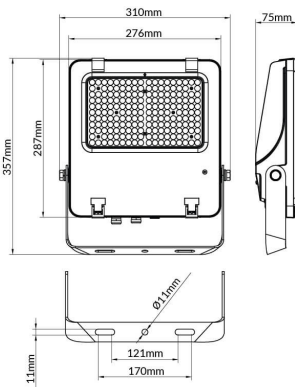

AQUILA II

Lavov flood light from the family AQUILA II with a power of 150W and an optics 25° degrees . CCT 4000K. With a total lumen output of 23250lm and a luminous efficiency of 155lm/W.DALI driver. Made in die cast aluminum and finished in Black color. IP66 and IK 08 degree of protection.

Item code	86.10018.3413.02
Product type	Outdoor
Category	Floodlights
Family	AQUILA II
Pictograms	

Scheme

Product

Real power (W)	150
Real luminous flux (Lm)	23250
Luminous efficiency (Lm/W)	155
Beam angle (°)	25°
Life time (h)	50000h L70B50
IP	66
Electrical class insulation	Class I
Colour	Black
Control gear included	Yes
Control gear	DALI
Light source	LED
Type of LED	2835
Colour temperature (K)	4000
Colour consistency (SDCM)	SDCM<5
CRI	≥70
IK	08