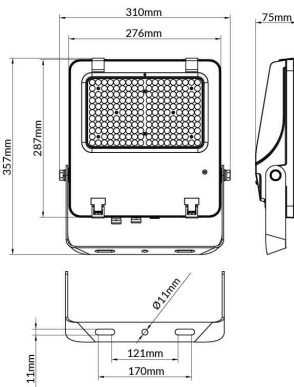

AQUILA II

Lavov flood light from the family AQUILA II with a power of 150W and an optics 25° degrees . CCT 4000K. With a total lumen output of 23250lm and a luminous efficiency of 155lm/W.DALI driver. Made in die cast aluminum and finished in Black color. IP66 and IK 08 degree of protection.

Item code	86.10018.3413.02
Product type	Indoor
Category	Floodlights
Family	AQUILA II
Subfamily	AQUILA II

Pictograms	

Scheme

Product	
Real power (W)	150
Real luminous flux (Lm)	23250
Luminous efficiency (Lm/W)	155
Beam angle (°)	25°
Life time (h)	50000h L70B50
IP	66
Electrical class insulation	Class I
Colour	Black
Control gear included	Yes
Control gear	DALI
Light source	LED
Type of LED	2835
Colour temperature (K)	4000
Colour consistency (SDCM)	SDCM<5
CRI	≥70
IK	08