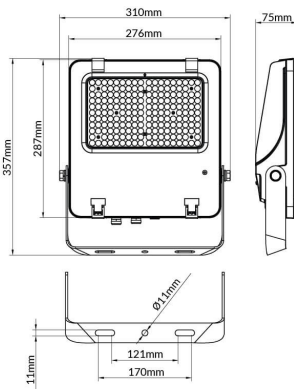

AQUILA II

Lavov flood light from the family AQUILA II with a power of 150W and an optics 25° degrees . CCT 4000K. With a total lumen output of 23250lm and a luminous efficiency of 155lm/W.DALI driver. Made in die cast aluminum and finished in Black color. IP66 and IK 08 degree of protection.

Item code	86.10018.3413.02
Product type	Outdoor
Category	Floodlights
Family	AQUILA II
Subfamily	AQUILA II

Pictograms

Scheme

Product	
Real power (W)	150
Real luminous flux (Lm)	23250
Luminous efficiency (Lm/W)	155
Beam angle (°)	25°
Life time (h)	50000h L70B50
IP	66
Electrical class insulation	Class I
Colour	Black
Control gear included	Yes
Control gear	DALI
Light source	LED
Type of LED	2835
Colour temperature (K)	4000
Colour consistency (SDCM)	SDCM<5
CRI	≥70
IK	08