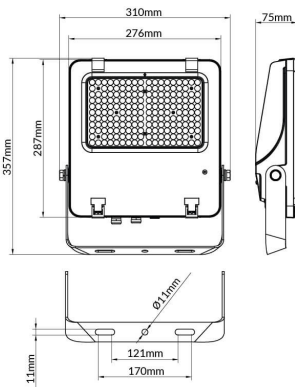

AQUILA II

Lavov flood light from the family AQUILA II with a power of 150W and an optics 60° degrees . CCT 4000K. With a total lumen output of 23250lm and a luminous efficiency of 155lm/W.ON-OFF driver. Made in die cast aluminum and finished in Black color. IP66 and IK 08 degree of protection.

Item code	86.10018.3421.02
Product type	Indoor
Category	Industrial
Family	AQUILA II
Subfamily	AQUILA II

Pictograms

Scheme

Product

Real power (W)	150
Real luminous flux (Lm)	23250
Luminous efficiency (Lm/W)	155
Beam angle (°)	60°
Life time (h)	50000h L70B50
IP	66
Electrical class insulation	Class I
Colour	Black
Control gear included	Yes
Control gear	ON-OFF
Light source	LED
Type of LED	2835
Colour temperature (K)	4000
Colour consistency (SDCM)	SDCM<5
CRI	≥70
IK	08