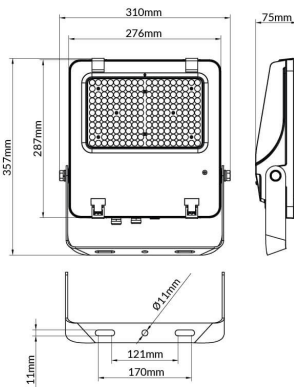

AQUILA II

Lavov flood light from the family AQUILA II with a power of 150W and an optics 60° degrees . CCT 4000K. With a total lumen output of 23250lm and a luminous efficiency of 155lm/W.ON-OFF driver. Made in die cast aluminum and finished in Black color. IP66 and IK 08 degree of protection.

Item code	86.10018.3421.02
Product type	Outdoor
Category	Floodlights
Family	AQUILA II
Pictograms	

Scheme

Product

Real power (W)	150
Real luminous flux (Lm)	23250
Luminous efficiency (Lm/W)	155
Beam angle (°)	60°
Life time (h)	50000h L70B50
IP	66
Electrical class insulation	Class I
Colour	Black
Control gear included	Yes
Control gear	ON-OFF
Light source	LED
Type of LED	2835
Colour temperature (K)	4000
Colour consistency (SDCM)	SDCM<5
CRI	≥70
IK	08