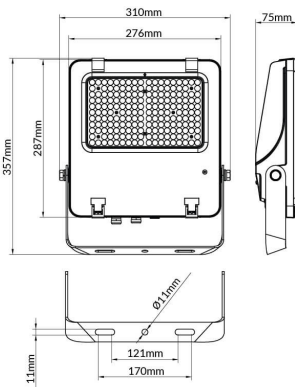

AQUILA II

Lavov flood light from the family AQUILA II with a power of 150W and an optics 60° degrees . CCT 4000K. With a total lumen output of 23250lm and a luminous efficiency of 155lm/W.ON-OFF driver. Made in die cast aluminum and finished in Black color. IP66 and IK 08 degree of protection.

Item code	86.10018.3421.02
Product type	Indoor
Category	Industrial
Family	AQUILA II
Subfamily	AQUILA II

Pictograms

Scheme

Product	
Real power (W)	150
Real luminous flux (Lm)	23250
Luminous efficiency (Lm/W)	155
Beam angle (°)	60°
Life time (h)	50000h L70B50
IP	66
Electrical class insulation	Class I
Colour	Black
Control gear included	Yes
Control gear	ON-OFF
Light source	LED
Type of LED	2835
Colour temperature (K)	4000
Colour consistency (SDCM)	SDCM<5
CRI	≥70
IK	08