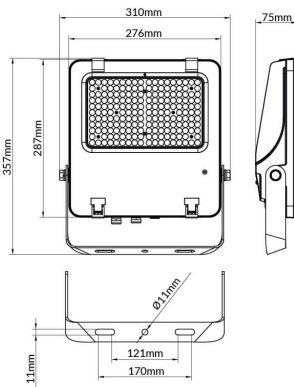

AQUILA II

Lavov flood light from the family AQUILA II with a power of 150W and an optics 60° degrees . CCT 4000K. With a total lumen output of 23250lm and a luminous efficiency of 155lm/W.ON-OFF driver. Made in die cast aluminum and finished in Black color. IP66 and IK 08 degree of protection.

Item code	86.10018.3421.02
Product type	Outdoor
Category	Floodlights
Family	AQUILA II
Pictograms	

Scheme

Product	
Real power (W)	150
Real luminous flux (Lm)	23250
Luminous efficiency (Lm/W)	155
Beam angle (°)	60°
Life time (h)	50000h L70B50
IP	66
Electrical class insulation	Class I
Colour	Black
Control gear included	Yes
Control gear	ON-OFF
Light source	LED
Type of LED	2835
Colour temperature (K)	4000
Colour consistency (SDCM)	SDCM<5
CRI	≥70
IK	08