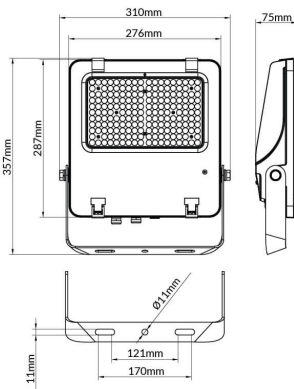

Scheme

Product

Real power (W) 150

Real luminous flux (Lm) 23250

Luminous efficiency (Lm/W) 155

Beam angle (°) 60°

Life time (h) 50000h L70B50

IP 66

Electrical class insulation Class I

Colour Black

Control gear included Yes

Control gear ON-OFF

Light source LED

Type of LED 2835

Colour temperature (K) 4000

Colour consistency (SDCM) SDCM<5

CRI ≥70

IK 08