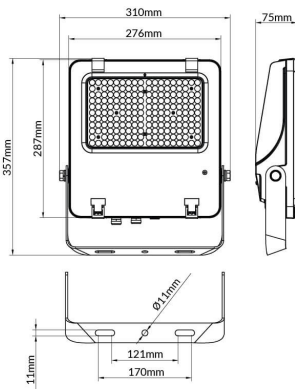

AQUILA II

Lavov flood light from the family AQUILA II with a power of 150W and an optics 60° degrees . CCT 4000K. With a total lumen output of 23250lm and a luminous efficiency of 155lm/W.ON-OFF driver. Made in die cast aluminum and finished in Black color. IP66 and IK 08 degree of protection.

Item code	86.10018.3421.02
Product type	Outdoor
Category	Floodlights
Family	AQUILA II
Subfamily	AQUILA II

Pictograms

Scheme

Product	
Real power (W)	150
Real luminous flux (Lm)	23250
Luminous efficiency (Lm/W)	155
Beam angle (°)	60°
Life time (h)	50000h L70B50
IP	66
Electrical class insulation	Class I
Colour	Black
Control gear included	Yes
Control gear	ON-OFF
Light source	LED
Type of LED	2835
Colour temperature (K)	4000
Colour consistency (SDCM)	SDCM<5
CRI	≥70
IK	08