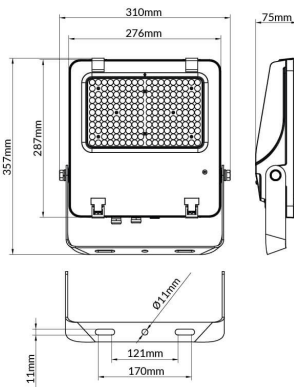

AQUILA II

Lavov flood light from the family AQUILA II with a power of 150W and an optics 60° degrees . CCT 4000K. With a total lumen output of 23250lm and a luminous efficiency of 155lm/W.DALI driver. Made in die cast aluminum and finished in Black color. IP66 and IK 08 degree of protection.

Item code	86.10018.3423.02
Product type	Outdoor
Category	Floodlights
Family	AQUILA II
Pictograms	

Scheme

Product	
Real power (W)	150
Real luminous flux (Lm)	23250
Luminous efficiency (Lm/W)	155
Beam angle (°)	60°
Life time (h)	50000h L70B50
IP	66
Electrical class insulation	Class I
Colour	Black
Control gear included	Yes
Control gear	DALI
Light source	LED
Type of LED	2835
Colour temperature (K)	4000
Colour consistency (SDCM)	SDCM<5
CRI	≥70
IK	08