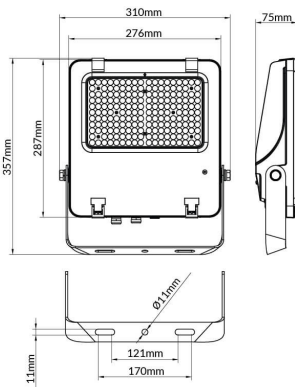

AQUILA II

Lavov flood light from the family AQUILA II with a power of 150W and an optics 60° degrees . CCT 4000K. With a total lumen output of 23250lm and a luminous efficiency of 155lm/W.DALI driver. Made in die cast aluminum and finished in Black color. IP66 and IK 08 degree of protection.

Item code	86.10018.3423.02
Product type	Outdoor
Category	Floodlights
Family	AQUILA II
Pictograms	

Scheme

Product	
Real power (W)	150
Real luminous flux (Lm)	23250
Luminous efficiency (Lm/W)	155
Beam angle (°)	60°
Life time (h)	50000h L70B50
IP	66
Electrical class insulation	Class I
Colour	Black
Control gear included	Yes
Control gear	DALI
Light source	LED
Type of LED	2835
Colour temperature (K)	4000
Colour consistency (SDCM)	SDCM<5
CRI	≥70
IK	08