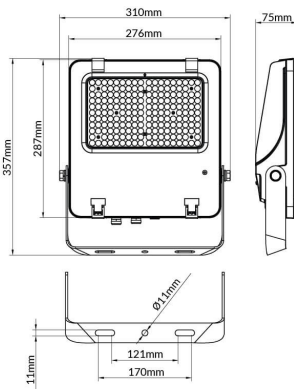

AQUILA II

Lavov flood light from the family AQUILA II with a power of 150W and an optics 60° degrees . CCT 4000K. With a total lumen output of 23250lm and a luminous efficiency of 155lm/W.DALI driver. Made in die cast aluminum and finished in Black color. IP66 and IK 08 degree of protection.

Item code	86.10018.3423.02
Product type	Outdoor
Category	Floodlights
Family	AQUILA II
Subfamily	AQUILA II

Pictograms

Scheme

Product	
Real power (W)	150
Real luminous flux (Lm)	23250
Luminous efficiency (Lm/W)	155
Beam angle (°)	60°
Life time (h)	50000h L70B50
IP	66
Electrical class insulation	Class I
Colour	Black
Control gear included	Yes
Control gear	DALI
Light source	LED
Type of LED	2835
Colour temperature (K)	4000
Colour consistency (SDCM)	SDCM<5
CRI	≥70
IK	08