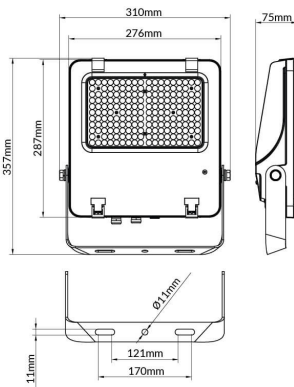

AQUILA II

Lavov flood light from the family AQUILA II with a power of 150W and an optics 55x125°, tilt55 degrees . CCT 4000K. With a total lumen output of 23250lm and a luminous efficiency of 155lm/W.ON-OFF driver. Made in die cast aluminum and finished in Black color. IP66 and IK 08 degree of protection.

Item code	86.10018.3451.02
Product type	Outdoor
Category	Floodlights
Family	AQUILA II

Pictograms	

Scheme

Product	
Real power (W)	150
Real luminous flux (Lm)	23250
Luminous efficiency (Lm/W)	155
Beam angle (°)	55x125°, tilt55
Life time (h)	50000h L70B50
IP	66
Electrical class insulation	Class I
Colour	Black
Control gear included	Yes
Control gear	ON-OFF
Light source	LED
Type of LED	2835
Colour temperature (K)	4000
Colour consistency (SDCM)	SDCM<5
CRI	≥70
IK	08