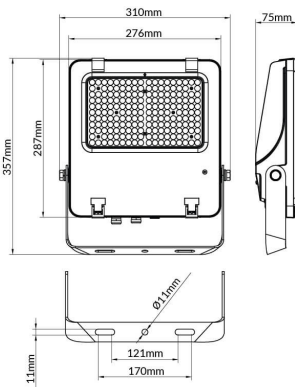

AQUILA II

Lavov flood light from the family AQUILA II with a power of 150W and an optics 55x125°, tilt55 degrees . CCT 4000K. With a total lumen output of 23250lm and a luminous efficiency of 155lm/W.ON-OFF driver. Made in die cast aluminum and finished in Black color. IP66 and IK 08 degree of protection.

Item code	86.10018.3451.02
Product type	Outdoor
Category	Floodlights
Family	AQUILA II
Pictograms	

Scheme

Product

Real power (W)	150
Real luminous flux (Lm)	23250
Luminous efficiency (Lm/W)	155
Beam angle (°)	55x125°, tilt55
Life time (h)	50000h L70B50
IP	66
Electrical class insulation	Class I
Colour	Black
Control gear included	Yes
Control gear	ON-OFF
Light source	LED
Type of LED	2835
Colour temperature (K)	4000
Colour consistency (SDCM)	SDCM<5
CRI	≥70
IK	08