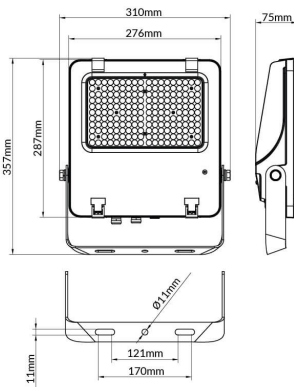

AQUILA II

Lavov flood light from the family AQUILA II with a power of 150W and an optics 55x125°, tilt55 degrees . CCT 4000K. With a total lumen output of 23250lm and a luminous efficiency of 155lm/W.ON-OFF driver. Made in die cast aluminum and finished in Black color. IP66 and IK 08 degree of protection.

Item code	86.10018.3451.02
Product type	Indoor
Category	Floodlights
Family	AQUILA II
Subfamily	AQUILA II

Pictograms	

Scheme

Product	
Real power (W)	150
Real luminous flux (Lm)	23250
Luminous efficiency (Lm/W)	155
Beam angle (°)	55x125°, tilt55
Life time (h)	50000h L70B50
IP	66
Electrical class insulation	Class I
Colour	Black
Control gear included	Yes
Control gear	ON-OFF
Light source	LED
Type of LED	2835
Colour temperature (K)	4000
Colour consistency (SDCM)	SDCM<5
CRI	≥70
IK	08