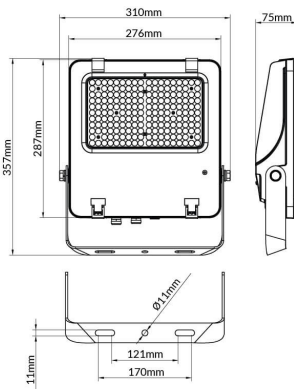

AQUILA II

Lavov flood light from the family AQUILA II with a power of 150W and an optics 55x125°, tilt55 degrees . CCT 4000K. With a total lumen output of 23250lm and a luminous efficiency of 155lm/W.ON-OFF driver. Made in die cast aluminum and finished in Black color. IP66 and IK 08 degree of protection.

Item code	86.10018.3451.02
Product type	Outdoor
Category	Floodlights
Family	AQUILA II
Subfamily	AQUILA II

Pictograms

Scheme

Product	
Real power (W)	150
Real luminous flux (Lm)	23250
Luminous efficiency (Lm/W)	155
Beam angle (°)	55x125°, tilt55
Life time (h)	50000h L70B50
IP	66
Electrical class insulation	Class I
Colour	Black
Control gear included	Yes
Control gear	ON-OFF
Light source	LED
Type of LED	2835
Colour temperature (K)	4000
Colour consistency (SDCM)	SDCM<5
CRI	≥70
IK	08