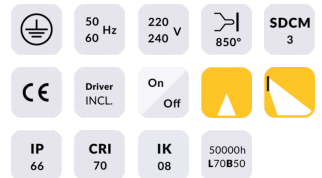

AQUILA II

Lavov flood light from the family AQUILA II with a power of 150W and an optics 55x125°, tilt55 degrees . CCT 4000K. With a total lumen output of 23250lm and a luminous efficiency of 155lm/W.ON-OFF driver. Made in die cast aluminum and finished in Black color. IP66 and IK 08 degree of protection.

Item code	86.10018.3451.02
Product type	Outdoor
Category	Floodlights
Family	AQUILA II
Subfamily	AQUILA II

Pictograms

Scheme

Product	
Real power (W)	150
Real luminous flux (Lm)	23250
Luminous efficiency (Lm/W)	155
Beam angle (°)	55x125°, tilt55
Life time (h)	50000h L70B50
IP	66
Electrical class insulation	Class I
Colour	Black
Control gear included	Yes
Control gear	ON-OFF
Light source	LED
Type of LED	2835
Colour temperature (K)	4000
Colour consistency (SDCM)	SDCM<5
CRI	≥70
IK	08