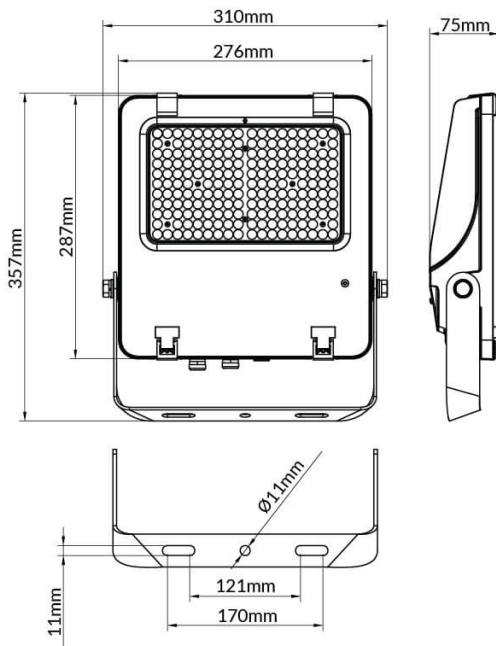

AQUILA II

Lavov flood light from the family AQUILA II with a power of 150W and an optics 55x125°, tilt55 degrees . CCT 4000K. With a total lumen output of 23250lm and a luminous efficiency of 155lm/W.DALI driver. Made in die cast aluminum and finished in Black color. IP66 and IK 08 degree of protection.

Scheme

Item code	86.I0018.3453.02
Product type	Outdoor
Category	Floodlights
Family	AQUILA II
Pictograms	

Product	
Real power (W)	150
Real luminous flux (Lm)	23250
Luminous efficiency (Lm/W)	155
Beam angle (°)	55x125°, tilt55
Life time (h)	50000h L70B50
IP	66
Electrical class insulation	Class I
Colour	Black
Control gear included	Yes
Control gear	DALI
Light source	LED
Type of LED	2835
Colour temperature (K)	4000
Colour consistency (SDCM)	SDCM5
CRI	≥70
IK	08