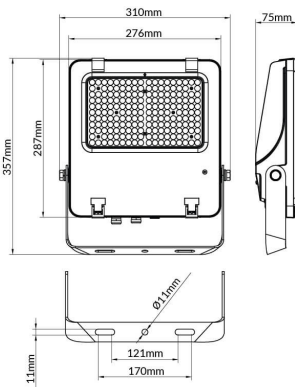

AQUILA II

Lavov flood light from the family AQUILA II with a power of 150W and an optics 55x125°, tilt55 degrees . CCT 4000K. With a total lumen output of 23250lm and a luminous efficiency of 155lm/W.DALI driver. Made in die cast aluminum and finished in Black color. IP66 and IK 08 degree of protection.

Item code	86.10018.3453.02
Product type	Outdoor
Category	Floodlights
Family	AQUILA II
Pictograms	

Scheme

Product	
Real power (W)	150
Real luminous flux (Lm)	23250
Luminous efficiency (Lm/W)	155
Beam angle (°)	55x125°, tilt55
Life time (h)	50000h L70B50
IP	66
Electrical class insulation	Class I
Colour	Black
Control gear included	Yes
Control gear	DALI
Light source	LED
Type of LED	2835
Colour temperature (K)	4000
Colour consistency (SDCM)	SDCM<5
CRI	≥70
IK	08