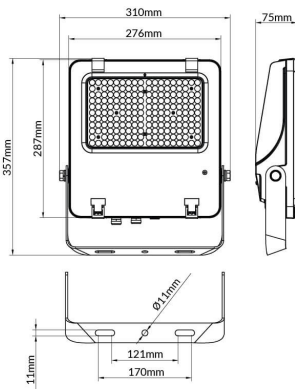

AQUILA II

Lavov flood light from the family AQUILA II with a power of 150W and an optics 55x125°, tilt55 degrees . CCT 4000K. With a total lumen output of 23250lm and a luminous efficiency of 155lm/W.DALI driver. Made in die cast aluminum and finished in Black color. IP66 and IK 08 degree of protection.

Item code	86.10018.3453.02
Product type	Outdoor
Category	Floodlights
Family	AQUILA II
Subfamily	AQUILA II

Pictograms

Scheme

Product	
Real power (W)	150
Real luminous flux (Lm)	23250
Luminous efficiency (Lm/W)	155
Beam angle (°)	55x125°, tilt55
Life time (h)	50000h L70B50
IP	66
Electrical class insulation	Class I
Colour	Black
Control gear included	Yes
Control gear	DALI
Light source	LED
Type of LED	2835
Colour temperature (K)	4000
Colour consistency (SDCM)	SDCM<5
CRI	≥70
IK	08